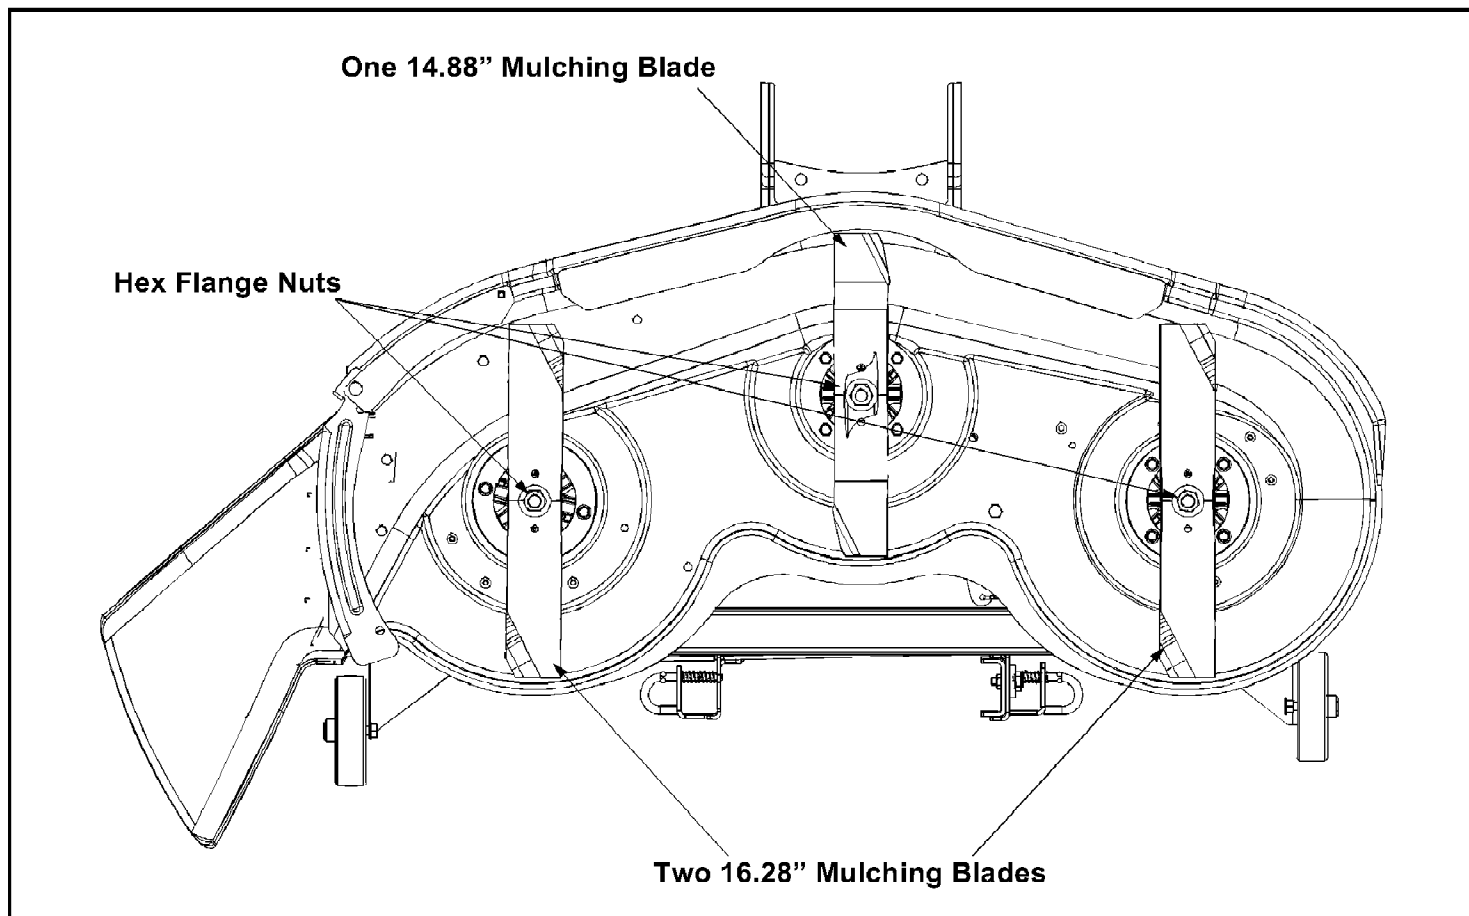

Before beginning installation, remove all parts from the carton to make sure everything is present. Carton contents are listed below. Part numbers are shown in parentheses.

190-118-000 Mulch Kit (2004)  
General Assembly

Page 2 of 2

Ref #	Part Number	Qty	S/P/F	Description
	731-1636	1		One Mulch Plug
	742-0611	1	S	Two 16.28" Mulching Blades
	742-0612	1	S	One 14.88" Mulching Blade
	710-0578	1	/P	One Machine Screw, 1/4"
	712-3087	1	/P	One Plastic Wing Nut, 1/4"
	712-3006	1	/P	One Hex Nut, 1/4"
	736-0173	1	/P	One Flat Washer